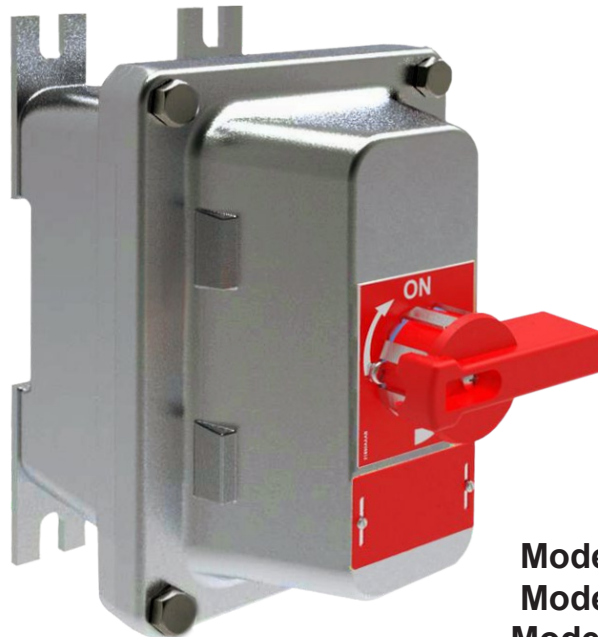

### Switch Description

Bebco Model EDS Explosion-Proof Disconnects provide three 30-100 amp rated poles to remove all power safely from Bebcos Air Conditioners, Pressurization Units, Ventilation Fans, Gas Phase Filtration Units and other products. These switches are intended and suitable for outdoor mounting near our products to safely disconnect power from these devices.

### EDS-30-3 Specifications

Contact Rating:	30 Amps, Maximum
Circuit Wiring:	3-Pole, Non-Fused
Body Material:	Cast Aluminum
Cover Material:	Thermoplastic
Operator Paddle:	Black Phenolic Toggle
Overall Height:	6.36 Inches
Overall Width:	3.95 Inches
Overall Depth:	4.35 Inches
Switch Action:	Maintained Position
Voltage Rating:	600 VAC / 230 VDC, Maximum
Circuit Rating:	5000 Amp Short Circuit Rating
Terminal Type:	Screw Clamp Terminals
Lockout Method:	Padlock Shackle Hole
Mounting Style:	2-Point Surface Mount
Conduit Ports:	Top & Bottom, 3/4" Female Thread
Certifications:	UL Listed, CSA Certified, CE Marked

### Electrical Disconnect Switches

### EDS-63-3, EDS-80-3 & EDS-100-3 Specifications

Contact Ratings:	63. 80 or 100 Amps, Maximum
Circuit Wiring:	3-Pole, Non-Fused
Body & Cover Material:	Cast Aluminum
Operator Paddle:	Red Phenolic Paddle
Overall Height:	13.06 Inches
Overall Width:	8.13 Inches
Overall Depth:	7.82 Inches
Switch Action:	Maintained Position
Voltage Rating:	600 VAC / 230 VDC, Maximum
Circuit Rating:	5000 Amp Short Circuit Rating
Terminal Type:	Screw Clamp Terminals
Lockout Method:	Padlock Swing Bracket
Mounting Style:	4-Point Surface Mount
Conduit Ports:	Top & Bottom, 3/4" Female Thread
Certification:	CSA C/US Certified